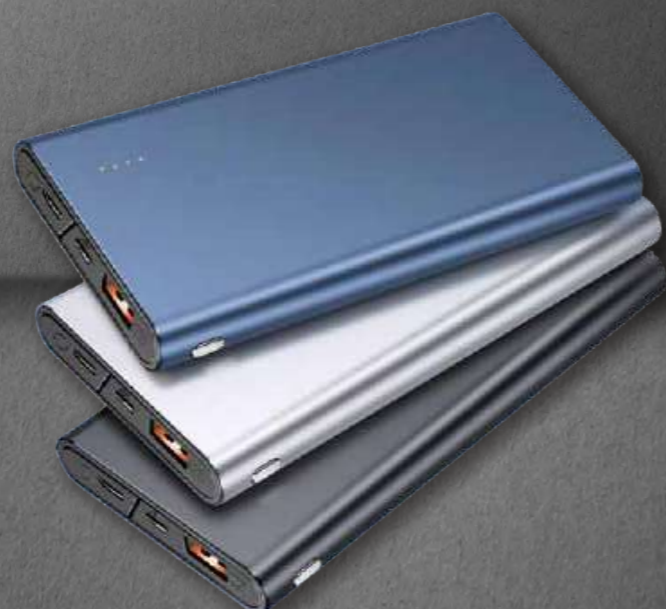

Metal Quick Charge Power Bank PQ08

Capacity: 10000mAh,37Wh
Micro Input: 5V/3A, 9V/2A, 12V/1.5A (Max)
Type-C Input & Output: 5V/3A, 9V/2A, 12V/1.5A (Max)
USB Output: 5V/3A, 9V/2A, 12V/1.5A (Max)
Material: Aluminum
Size: 138x68x15mm