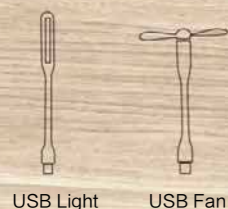

Wireless Charging Pen Holder F5

Dual USB Output
Phone Stand
USB Fan (Optional)
USB Lamp (Optional)
Light Up Logo (Optional)

Input: 5V/2A/9V2A Max
Output: 5V/2A Max
Wireless Charger: 5W/10W
Size: 99x89x89mm
Weight: 126g
LED Logo: Optional