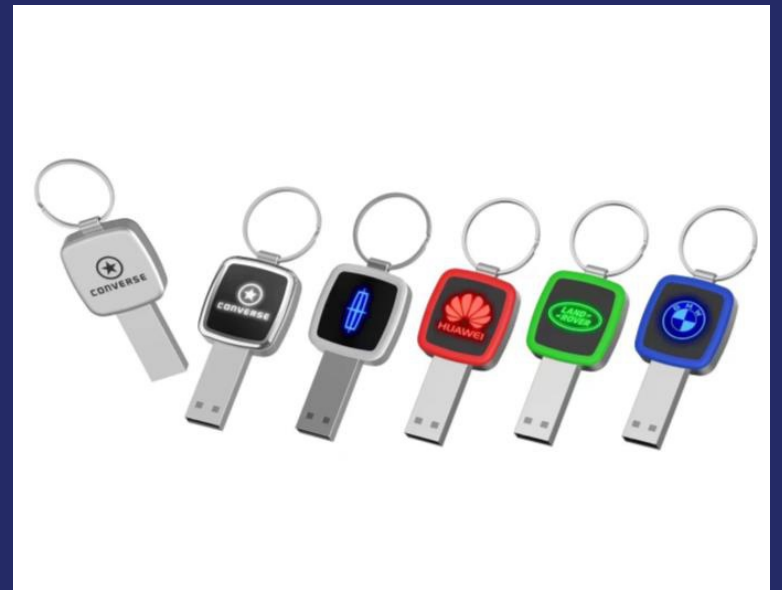

Silk Way Gifts
collection

USB FLASH DRIVES

POWER BANKS

PB158: build in 3 cables Mirror power bank

Material: ABS;

Capacity: 8000mah ;

Input: Type c +Micro DC 5V/2A ;

Output: DC 5V/2A;

Colors: white / black / pink;

Size:84*78*33mm

Package: paper box

N.W: 230g

PB146: light up logo **wireless** power bank

Material: ABS;

Capacity: 10000mah ;

Input: 5V/2A;

Output: 5V/2A;

Wireless: 5W

Colors: black / customize;

Package: paper box +1 micro usb cable;

N.W: 185g

PB205: light up logo wireless power bank

Material: ABS with oil rubber;

Capacity: 8000mah ;

LED
显示屏

可携登机

PB200A: Led Digital display power bank

Material: ABS;

Capacity: 10000mah ;

Input: Micro + Type c DC 5V/2A;

Output: 5V/2A;

Colors: black / white;