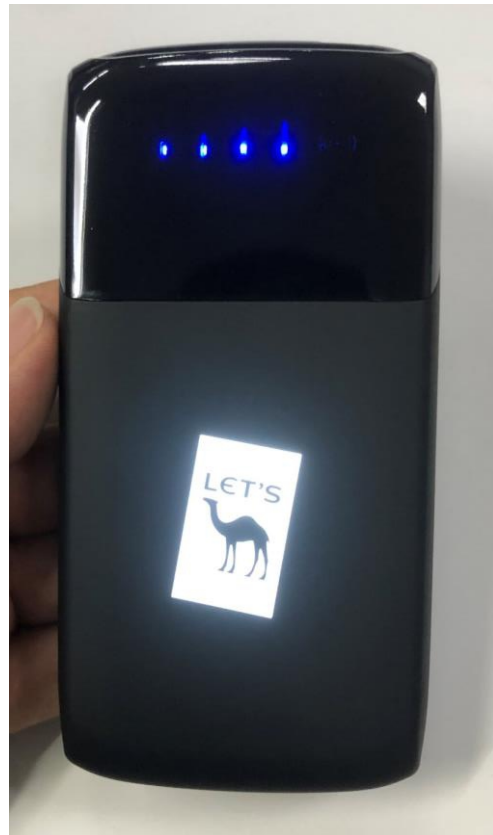

Colors: white / black / pink;

Size:84*78*33mm

Package: paper box

N.W: 230g

PB146: light up logo **wireless** power bank

Material: ABS;

Capacity: 10000mah ;

Input: 5V/2A;

Output: 5V/2A;

Wireless: 5W

Colors: black / customize;

Package: paper box +1 micro usb cable;

N.W: 185g

PB205: light up logo wireless power bank

Material: ABS with oil rubber;

Capacity: 8000mah ;

3 Inputs : DC 5V/2A (micro + lightning + type c) ;

Output: 5V/2A;

Colors: black / customize;

Size:

Package: paper box +1 micro usb cable;

N.W: 195g

PB181: 2022 new power bank

Material: ABS;

Capacity: 10000mah ;

Input: Micro + Type c DC 5V/2A;

One Output: 5V/2.1A;

Colors: black / white / blue;

Size: 142*69*16cm

Package: paper box +1 micro usb cable;

N.W: 230g

PB197: 2022 **cheap** and new power bank